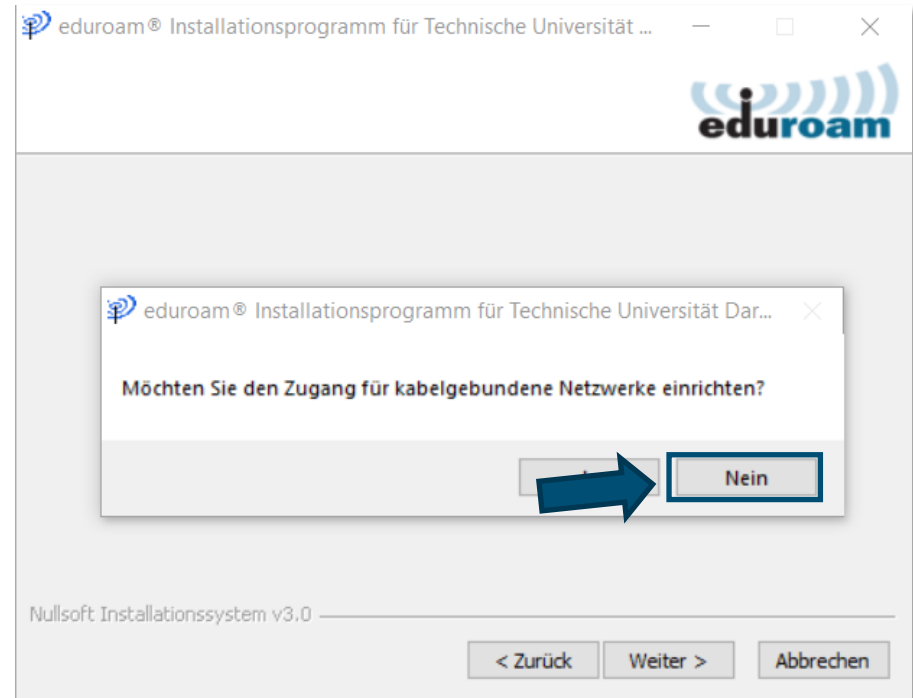

Step 3: CAT installer for HRZ-managed devices

The screenshot shows the 'Verfügbare Software' (Available Software) section of the Matrix42 Unified Endpoint Management interface. A table lists various software packages. The 'CAT Eduroam Installation' package is highlighted with a blue border, indicating it is the selected item for installation.

Name	Gruppe	Version Verfügbar	Version Installiert
Apple iTunes	Allgemeine Software	12.12.5.8.0	-
Audacity	Allgemeine Software	3.1.3.0	2.2.0.0
Autodesk DWG TrueView 2022	Allgemeine Software	24.2.72.0.0	-
Autodesk Navisworks Freedom 2022	Allgemeine Software	19.0.136606.0	-
CAT Eduroam Installation	Allgemeine Software	2.0.0	2.0.0
Cisco Systems AnyConnect Profile	Allgemeine Software	1.0.4	1.0.4
Cisco Systems AnyConnect Secure Mobility Client	Allgemeine Software	4.10.05095.0	4.10.05095.0
Cisco Systems AnyConnect Start Before Login Module	Allgemeine Software	4.10.05095.0	4.10.05095.0
Citavi 6	Allgemeine Software	6.10.0.0.0	-
Corel CorelDRAW Graphics Suite 2021	Allgemeine Software	23.0.0.363.0	-
Corel PaintShopPro 2020	Allgemeine Software	22.0.0.132.0	-
Drucker Migration ZV	Drucken	1.0.3	-
Drucker ZV	Drucken	2.0.0	-
Element	Allgemeine Software	1.11.12.0.0	1.10.7.0.0

Select **CAT-Eduroam installation** from the Matrix 42 software depot

... follow the installation wizard

Step 4: eduroam installation wizard

Follow the instructions of the
installation wizard,

Since you do not want to set
up a wired network,
please click "**Nein**" and then
"**Weiter**"