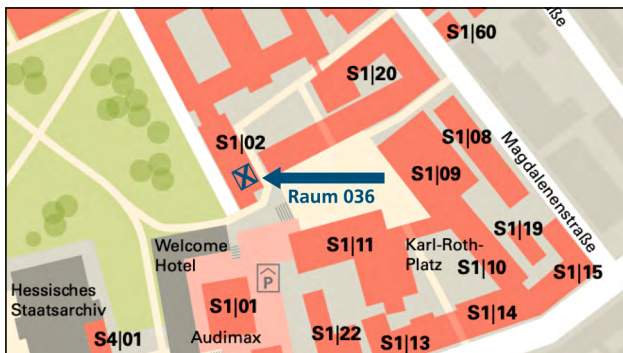

Print and scan

[www.hrz.tu-darmstadt.de/
drucken](http://www.hrz.tu-darmstadt.de/drucken)

HRZ-Service at your location

Stadtmitte

S1|02 room 036
Hochschulstr. 3

Lichtwiese

L1|01 room 62
Otto-Berndt-Straße 2

**Inform via
smartphone:**

Visit us at Campus Stadtmitte:

Note: Access only from the outside via the ULB yard.

Visit us at Campus Lichtwiese: