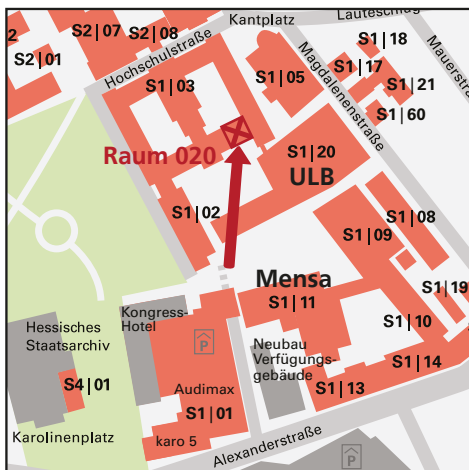

www.hrz.tu-darmstadt.de/drucken

HRZ-Service at your location

Stadtmitte

S1|03 room 020, Hochschulstr. 1

Office hours:

Mo-Fr: 7:30 - 12:00 + 13 - 20:00

Lichtwiese

L1|01 Raum 62
Otto-Berndt-Straße 2

valid from WiSe 2017/18

Visit us at Campus Stadtmitte:

Visit us at Campus Lichtwiese: